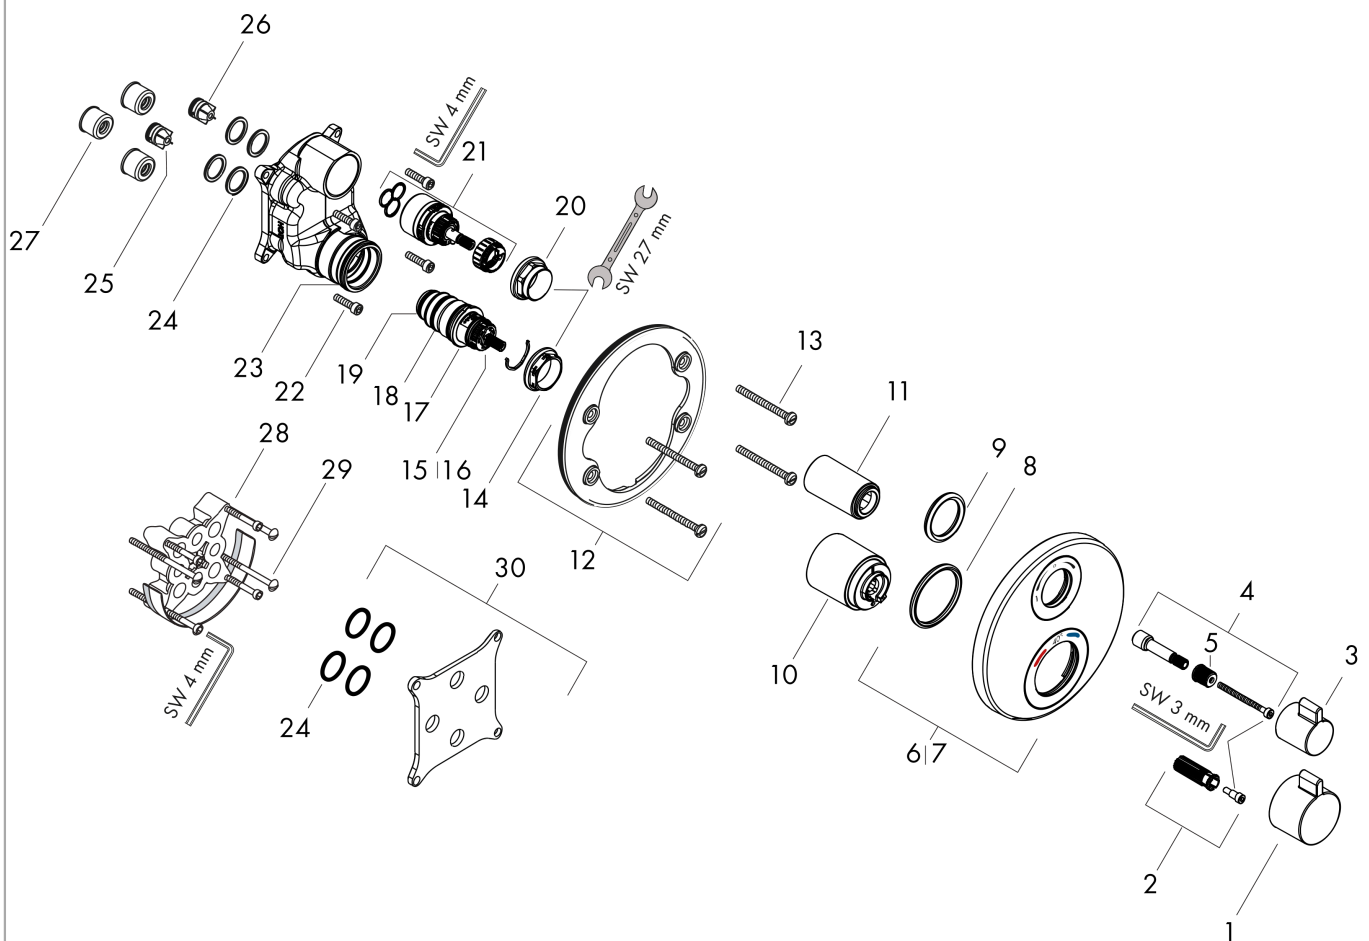

Ecostat S

Thermostat for concealed installation for 2 functions

Surfaces: **Matt White** Article Number: **15758700**

Description

product features

- 2 functions
- volume control and diverter for 2 outlets
- maximum flow rate at 3 bar: 29 l/min
- flow rate upper outlet: 28 l/min
- flow rate lower outlet: 25 l/min
- thermostat cartridge, shut-off/ diverter valve
- safety lock at 40° C
- temperature limitation adjustable
- connection type: basic set
- min. operating pressure: 1 bar
- max. operating pressure: 10 bar

Ecostat S

Thermostat for concealed installation for 2 functions

Surfaces: **Matt White** Article Number: **15758700**

Spare part list

Year of production: >06/20

Pos.	Description	Article Number	Price	PU
1	handle for thermostat	92215700	-	1
2	handle fixing set	95843000	-	1
3	handle	92281700	-	1
4	adapter for handle	95252000	-	1
5	handle fixing set	98932000	-	1
6	escutcheon Ø 150 mm	92283XXX	-	-
7	escutcheon for exchanged connections	92563XXX	-	-
8	O-ring 44x4	98471000	-	1
9	O-ring 30x5	98153000	-	1
10	sleeve	92216700	-	1
11	sleeve	95253700	-	1
12	holder for escutcheon	98793000	-	1
13	set of fixing screws	96454000	-	1
14	nut	98913000	-	1
15	thermostat cartridge	98282000	-	1
16	cartridge for exchanged connections	92373000	-	1
17	O-ring 20x1,5	98197000	-	1
18	O-ring 25x1,5	98146000	-	1
19	O-ring 25x2,5	92146000	-	1
20	nut	95255000	-	1
21	shut off unit with selector	98283000	-	1
22	set of screws	96525000	-	1
23	O-ring 36x2	98156000	-	1
24	O-ring 16x2	98133000	-	1
25	noise reduction	94073000	-	1
26	non return valve (pressure-resistant up to 2 MPa)	92594000	-	1
27	set of non return valves DW 15	97350000	-	1
28	extension 25 mm	13595000	-	1
29	set of fixing screws	97747000	-	1
30	compensation set 1°	95521000	-	1
a	concealed item	01800180	-	1
b	O-ring 34x2	98383000	-	1
c	brake disc	92498000	-	1