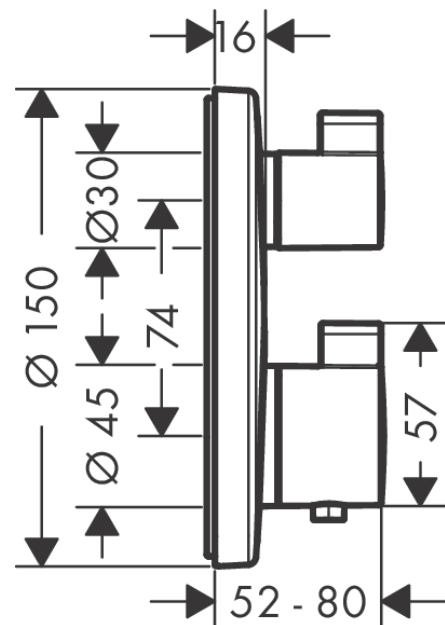

Ecostat S

Thermostat for concealed installation for 2 functions

Surfaces: **Matt White** Article Number: **15758700**

Description

product features

- 2 functions
- volume control and diverter for 2 outlets
- maximum flow rate at 3 bar: 29 l/min
- flow rate upper outlet: 28 l/min
- flow rate lower outlet: 25 l/min
- thermostat cartridge, shut-off/ diverter valve
- safety lock at 40° C
- temperature limitation adjustable
- connection type: basic set
- min. operating pressure: 1 bar
- max. operating pressure: 10 bar

Design awards

Product image

Scale drawing

Flowchart

Ecostat S
Thermostat for concealed installation for 2 functions
 Surfaces: **Matt White** Article Number: **15758700**

Exploded Drawing

Year of production: >06/20