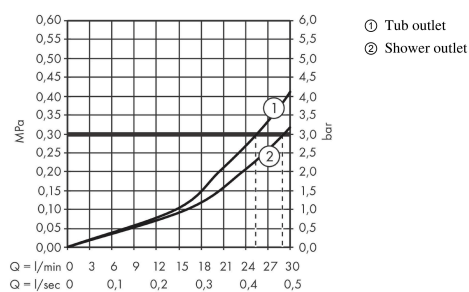

Ecostat S

Thermostat for concealed installation for 2 functions

Surfaces: **Matt White** Article Number: **15758700**

Description

product features

- 2 functions
- volume control and diverter for 2 outlets
- maximum flow rate at 3 bar: 29 l/min
- flow rate upper outlet: 28 l/min
- flow rate lower outlet: 25 l/min
- thermostat cartridge, shut-off/ diverter valve
- safety lock at 40° C
- temperature limitation adjustable
- connection type: basic set
- min. operating pressure: 1 bar
- max. operating pressure: 10 bar

Design awards

Product image

Scale drawing

Flowchart

Ecostat S
Thermostat for concealed installation for 2 functions
 Surfaces: **Matt White** Article Number: **15758700**

Exploded Drawing

Year of production: >06/20